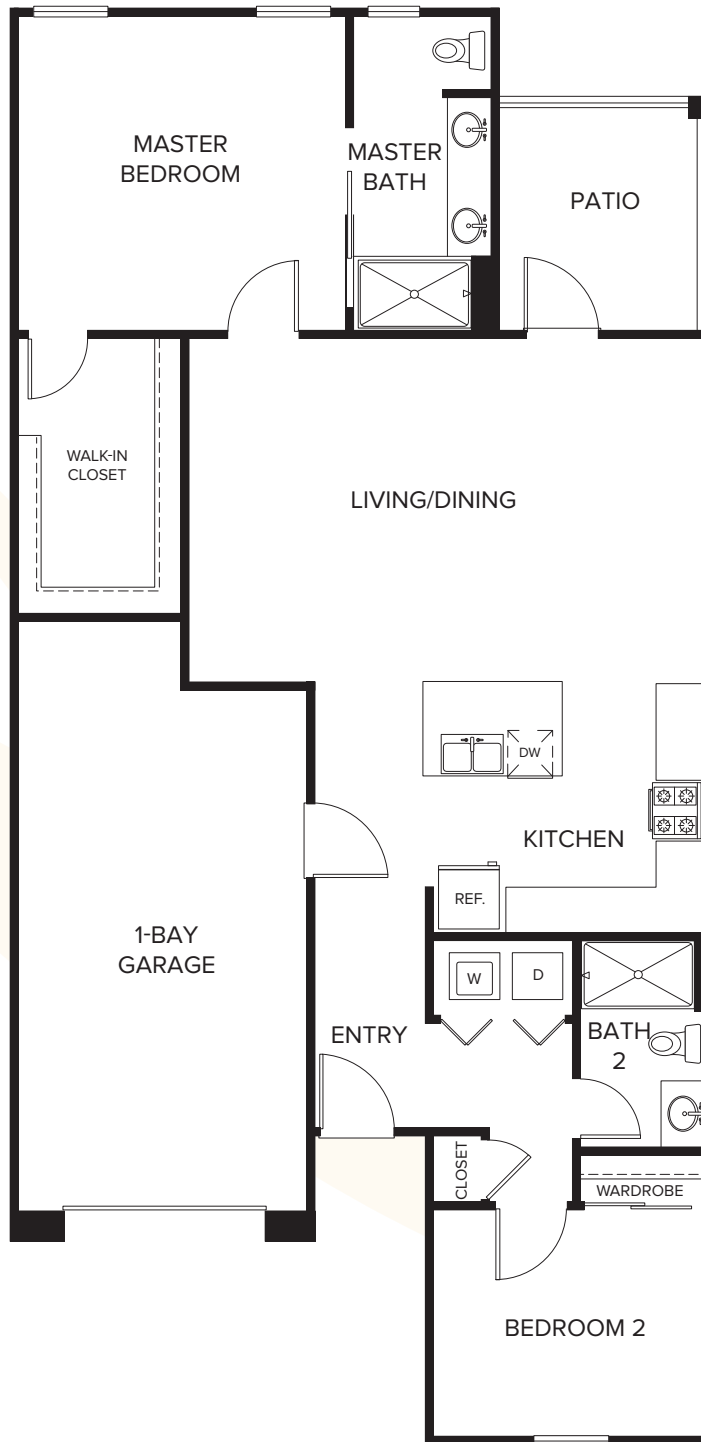

Independent Living Floor Plan

THE VILLA • 2 Bedroom • 2 Bath • Approx. 1,245 Sq. Ft.